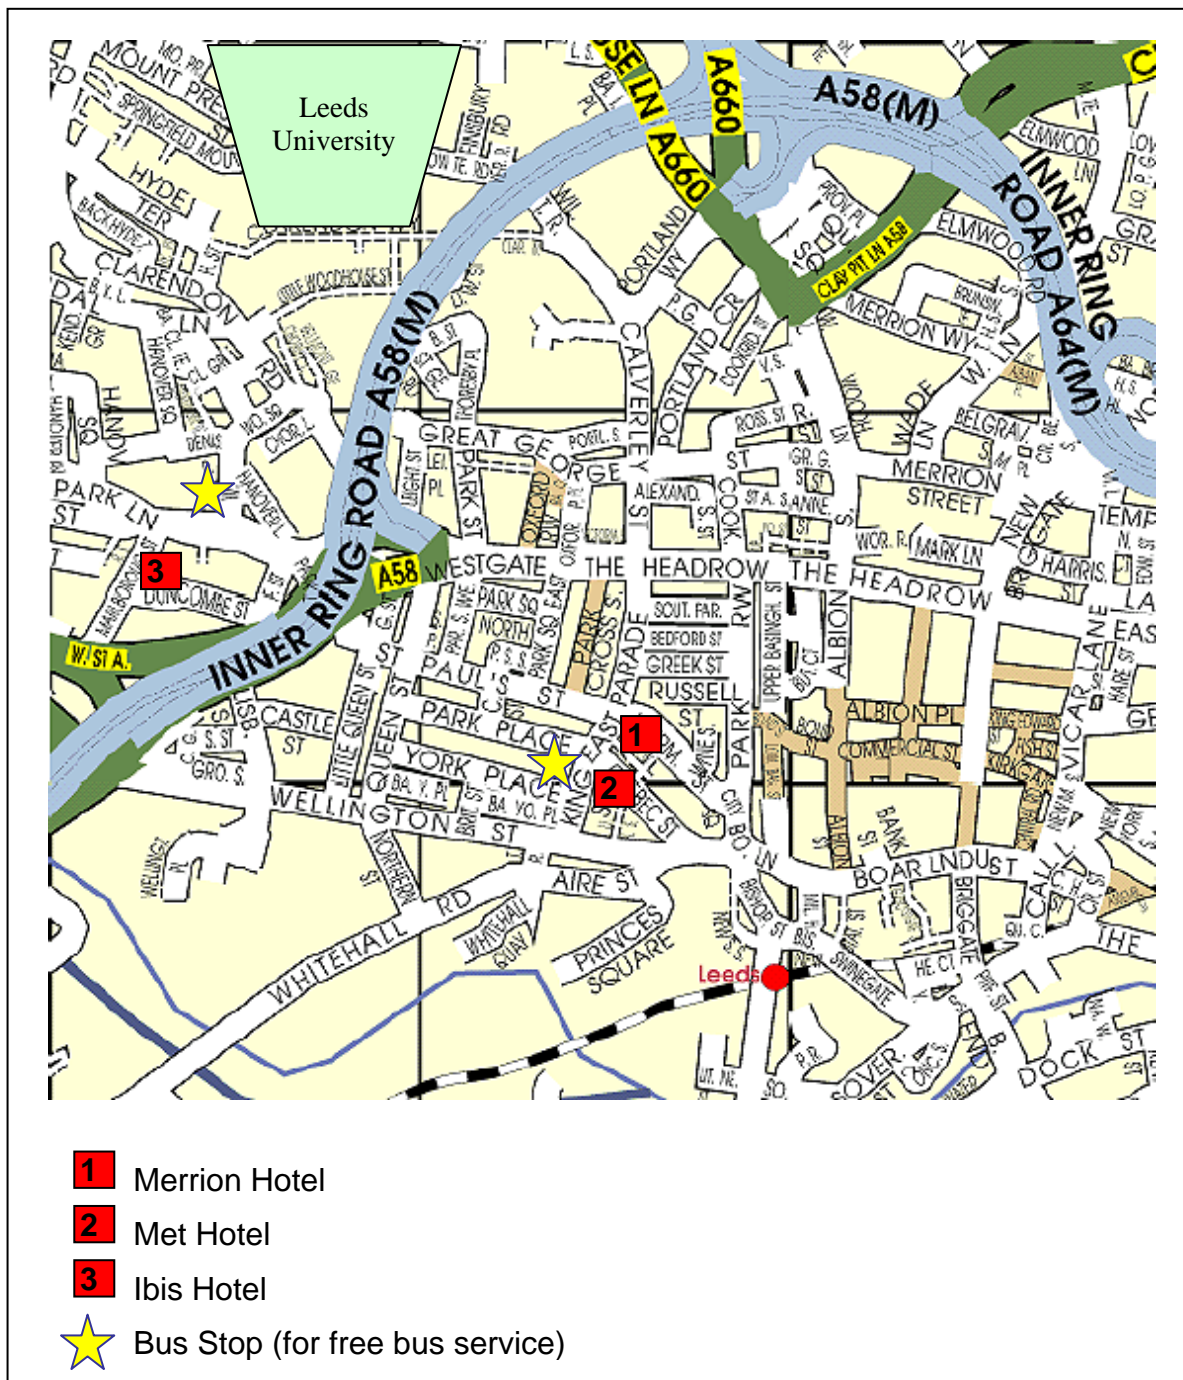

Merrion Hotel

The Merrion Centre, Wade Lane, Leeds LS2 8NH

Tel: +44 (0)113 243 9191

Getting to the Merrion Hotel Leeds:

If you are traveling by road, the Merrion Hotel Leeds is just 1.5 miles away from Junction 3 on the M621 Motorway. If you're taking the

train to Leeds, then the Leeds rail station is just 1.5 miles away from the hotel.

If you are flying, the nearest airport to the Merrion Hotel Leeds is the Leeds/Bradford Airport, and that is situated 8 miles away.

You can reach the Merrion Hotel by following the signs for Leeds city centre to join the Inner Loop road. Take Junction 7 on to Wade Lane, and the Merrion Hotel and car park are on your left hand side.

Useful Information:

- * 1.5 miles from junction 3 of the M621 motorway.
- * 1.5 miles from Leeds railway station.
- * 8 miles from Leeds / Bradford airport.