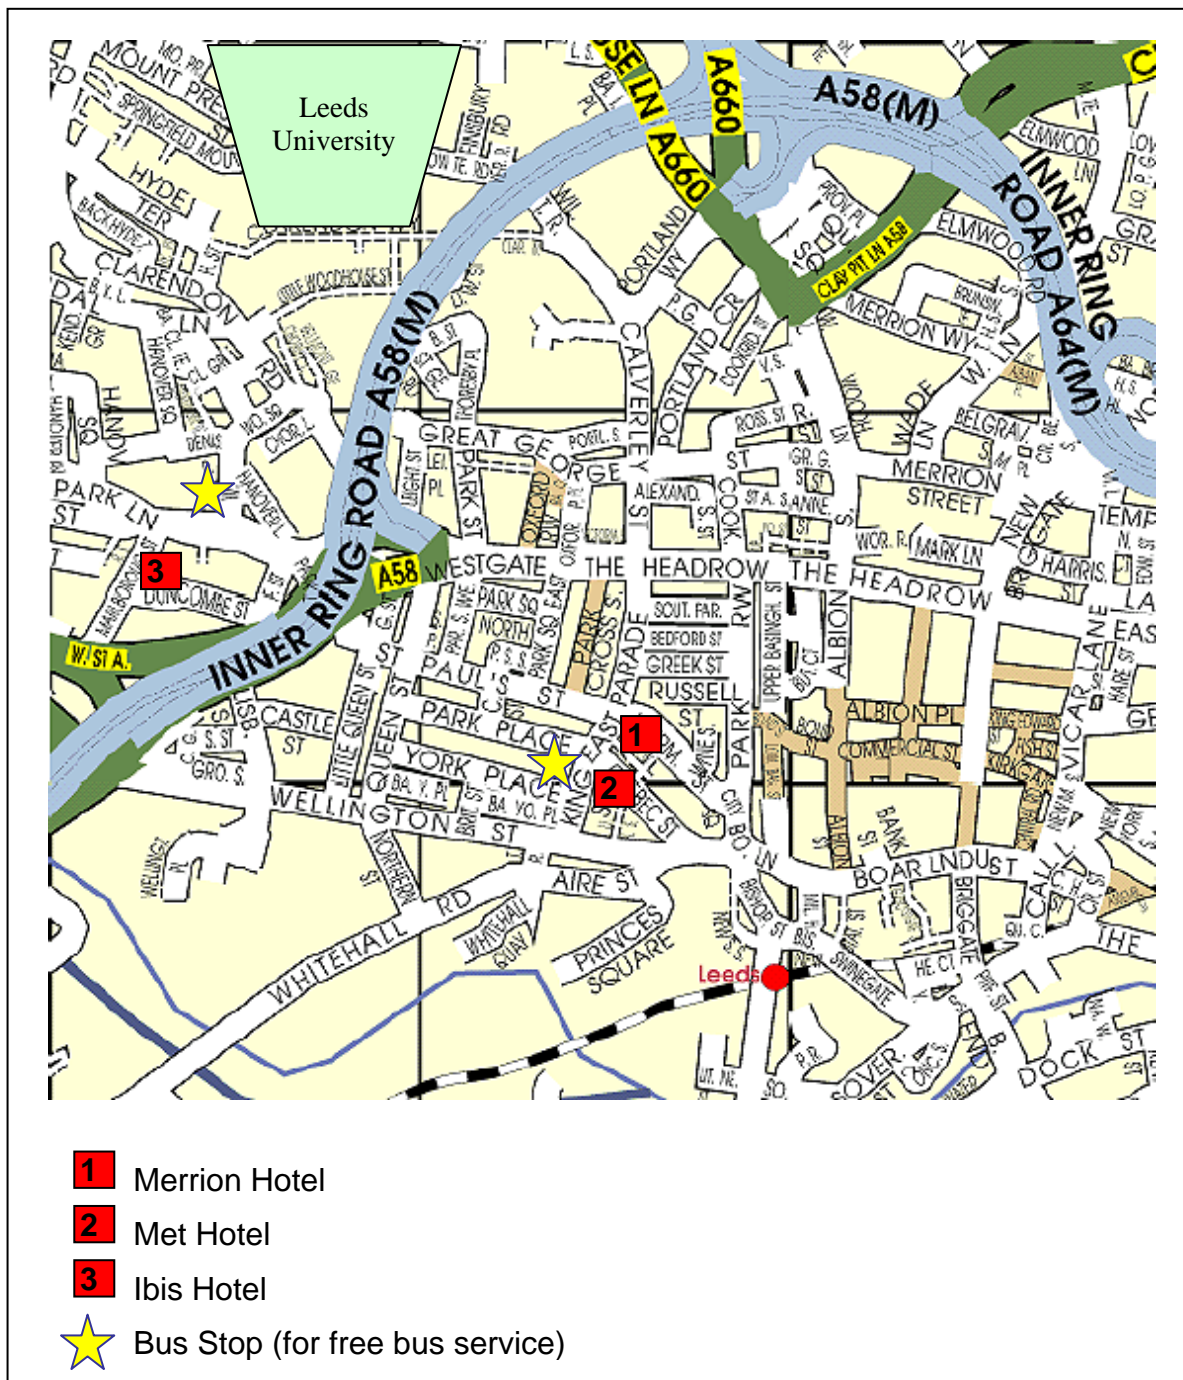

Ibis Hotel

Marlborough Street, Leeds LS1 4PB

Tel: +44 (0)113 220 4100

Getting to the Ibis Hotel Leeds:

From M1: Take J43 (M621 Leeds), exit Junction 2 (A643). At roundabout follow signs, A58, City Centre and train station. At 2nd roundabout follow signs A58, follow and before flyover take slip

road down to Kirstall Road, pass TGI Fridays, keep in the right hand lane for car park entrance opposite hotel.

From Train Station: Walk down Wellington Street to Yorkshire Post building. The hotel is located opposite.

(If using the free bus you should get on at bus stop number 5 on this map and get off at bus stop number 8)

Hotel Facilities:

The Ibis Leeds Centre is a 168 room hotel located in the centre of Leeds, close to the shopping district, 10 minutes walk from Leeds railway station, 15 minutes drive from Leeds Bradford Airport. Ideal

The Bar

A friendly place to get together at any time of day.

Useful Information:

- * Approximately 10 minutes walk to the University.
- * 10 minutes walk to the city centre.
- * 10 minutes walk from Leeds railway station.
- * 15 minutes drive from Leeds / Bradford airport.